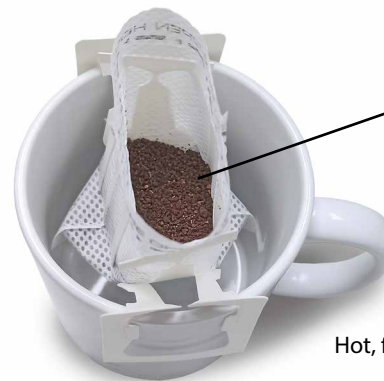

Coffee Pockets

Model: 11845

Easy to fold out

Coffee Pockets Single serve filter

Ideal for office, outdoor, travel, camping etc.

QUICK AND SIMPLE: The hanging ear hook design makes it simple to use and convenient to make a great tasting cup of coffee or tea in seconds.

INDIVIDUALIZED: Brew your favorite blend to suit your tastes.

PORTABLE AND EASY: Great for making coffee and tea at home, camping, traveling, in the office, anywhere.

SAFE: The coffee filter bags are licensed and certified. Bonded without the use of any glues or chemicals.

INCLUDES: 50pcs Disposable filter pockets.

Also for loose tea

Hot, fresh coffee almost everywhere

1. Tear

2. Draw back

3. Wash and steep

4. Join

TECHNICAL DATA